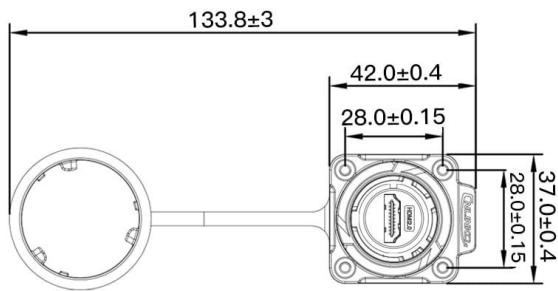

HDMI Set Standard Size

Plastic & Metal Plug

unit: mm

Four-Hole Socket

Connector Specifications

Model Map	
Model	HDMI
Rated Current	0.5A
Rated Voltage	5V AC
Transmission Speed	2.0
Contact Resistance Max	30mΩ
Insulation Resistance Min	100MΩ
Temperature Rise Max	30K
Contact Points	19
Protection Level	IP68(2m/48h)
Mechanical Life	Over 2000 Times
Operating Temperature	-40°C ~ +120°C
Salt Spray	≥48H
Certifications	TUV, UL,CE, RoHS