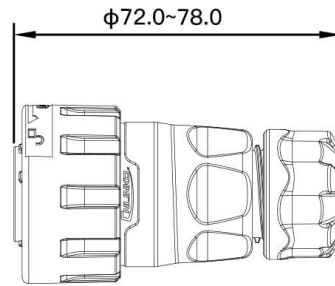

HDMI Set Standard Size

Plastic & Metal Plug

unit: mm

Four-Hole Socket

Connector Specifications

Model Map	
Model	HDMI
Rated Current	0.5A
Rated Voltage	5V AC
Transmission Speed	2.0
Contact Resistance Max	30mΩ
Insulation Resistance Min	100MΩ
Temperature Rise Max	30K
Contact Points	19
Protection Level	IP68(2m/48h)
Mechanical Life	Over 2000 Times
Operating Temperature	-40°C ~ +120°C
Salt Spray	≥48H
Certifications	TUV, UL,CE, RoHS