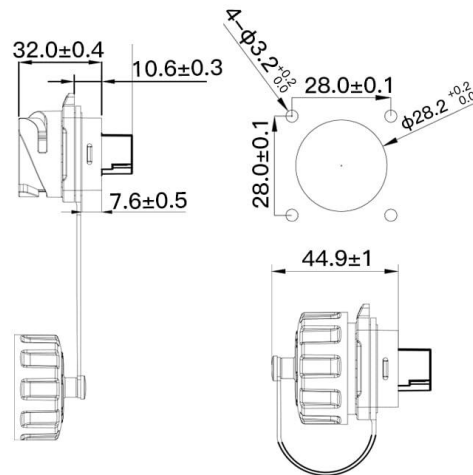

HDMI Set Standard Size

Plastic & Metal Plug

unit: mm

Four-Hole Socket

Connector Specifications

Model Map	
Model	HDMI
Rated Current	0.5A
Rated Voltage	5V AC
Transmission Speed	2.0
Contact Resistance Max	30mΩ
Insulation Resistance Min	100MΩ
Temperature Rise Max	30K
Contact Points	19
Protection Level	IP68(2m/48h)
Mechanical Life	Over 2000 Times
Operating Temperature	-40°C ~ +120°C
Salt Spray	≥48H
Certifications	TUV, UL,CE, RoHS