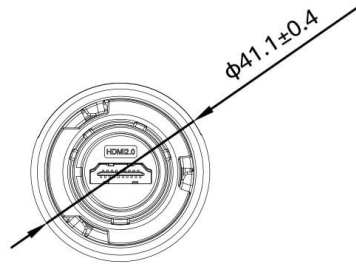

HDMI Set Standard Size

Plastic & Metal Plug

unit: mm

Four-Hole Socket

Connector Specifications

Model Map	
Model	HDMI
Rated Current	0.5A
Rated Voltage	5V AC
Transmission Speed	2.0
Contact Resistance Max	30mΩ
Insulation Resistance Min	100MΩ
Temperature Rise Max	30K
Contact Points	19
Protection Level	IP68(2m/48h)
Mechanical Life	Over 2000 Times
Operating Temperature	-40°C ~ +120°C
Salt Spray	≥48H
Certifications	TUV, UL,CE, RoHS